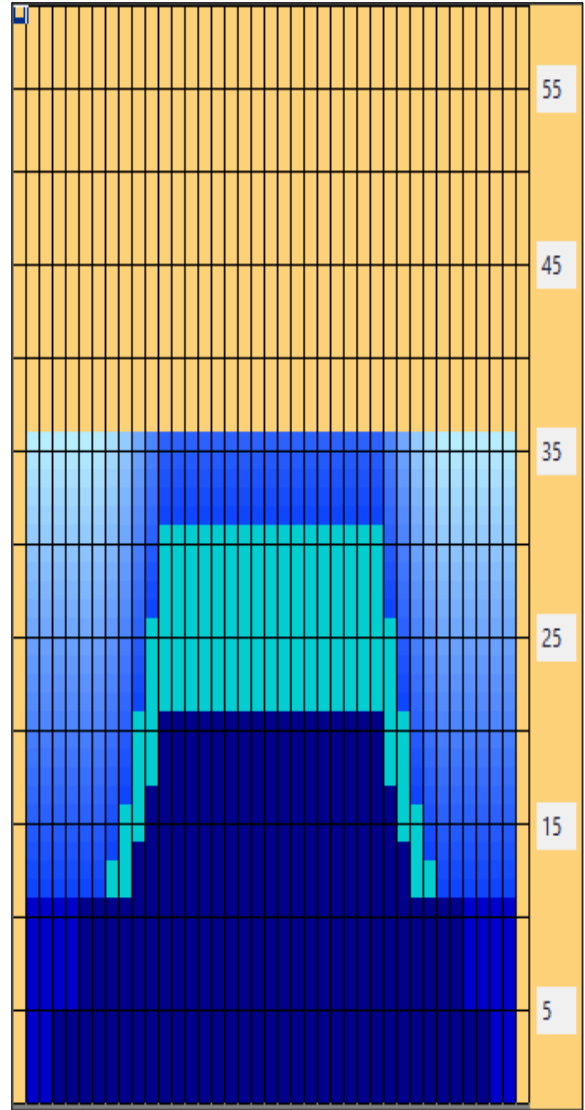

Elite Bowlers Tour Pegasus 36' (2024)

Oil Pattern Distance:	36 Feet	Reverse Brush Drop:	36 Feet	Oil Per Board:	50 uL
Forward Oil Total:	17.6 mL	Reverse Oil Total:	6.55 mL	Volume Oil Total:	24.15 mL
Forward Boards Crossed:	352 Boards	Reverse Boards Crossed:	131 Boards	Total Boards Crossed:	483 Boards

	Start	Stop	Loads	Mics	Speed	Crossed	Start	End	Feet	T.Oil
1	4L	4R	4	50	14	132	0.0	5.9	5.9	6600
2	6L	6R	2	50	18	58	5.9	11.0	5.1	2900
3	8L	8R	1	50	18	25	11.0	13.5	2.5	1250
4	9L	9R	1	50	18	23	13.5	16.0	2.5	1150
5	10L	10R	2	50	18	42	16.0	21.1	5.1	2100
6	11L	11R	2	50	18	38	21.1	26.2	5.1	1900
7	12L	12R	2	50	18	34	26.2	31.3	5.1	1700
8	2L	2R	0	50	22	0	31.3	36.0	4.7	0

Conditioner:
Type In or Select One

- Forward
- Reverse
- Combined
- Buff

	Start	Stop	Loads	Mics	Speed	Crossed	Start	End	Feet	T.Oil
1	2L	2R	0	50	30	0	36.0	21.0	-15.0	0
2	12L	12R	1	50	26	17	21.0	17.4	-3.6	850
3	11L	11R	1	50	22	19	17.4	14.3	-3.1	950
4	10L	10R	1	50	22	21	14.3	11.2	-3.1	1050
5	2L	2R	2	50	18	74	11.2	6.1	-5.1	3700
6	2L	2R	0	50	14	0	6.1	0.0	-6.1	0

Item	3L-7L:18L-18R	8L-12L:18L-18R	13L-17L:18L-18R	18L-18R:17R-13R	18L-18R:12R-8R	18L-18R:7R-3R
Description	Outside Track:Middle	Middle Track:Middle	Inside Track:Middle	Middle: Inside Track	Middle:Middle Track	Middle:Outside Track
Track Zone Ratio	3.17	1.42	1	1	1.42	3.17